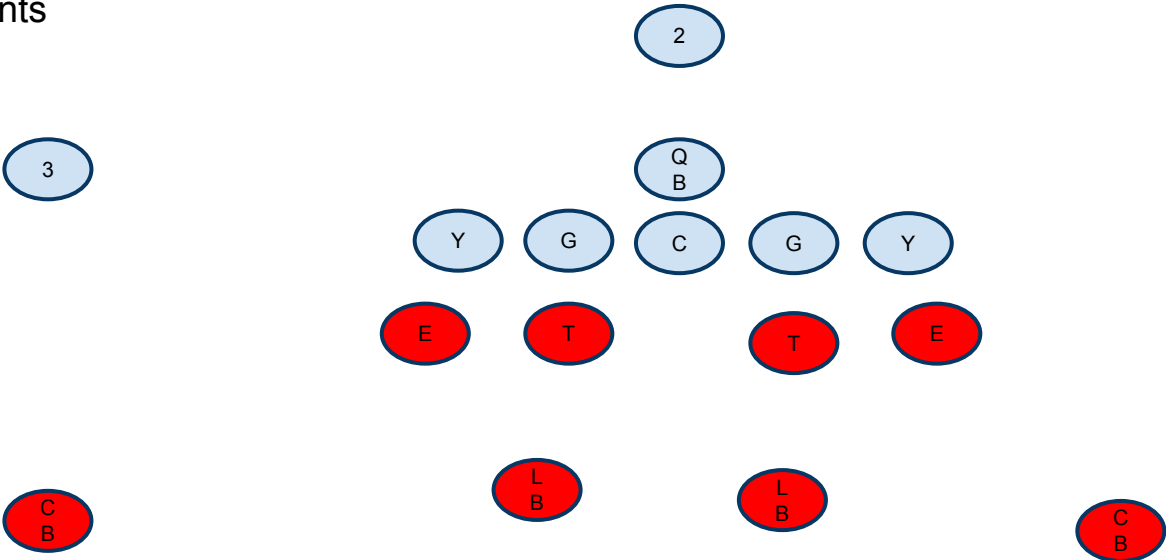

8 Man Legal Defensive  
Fronts  
40

LB's Depth 3 yds.