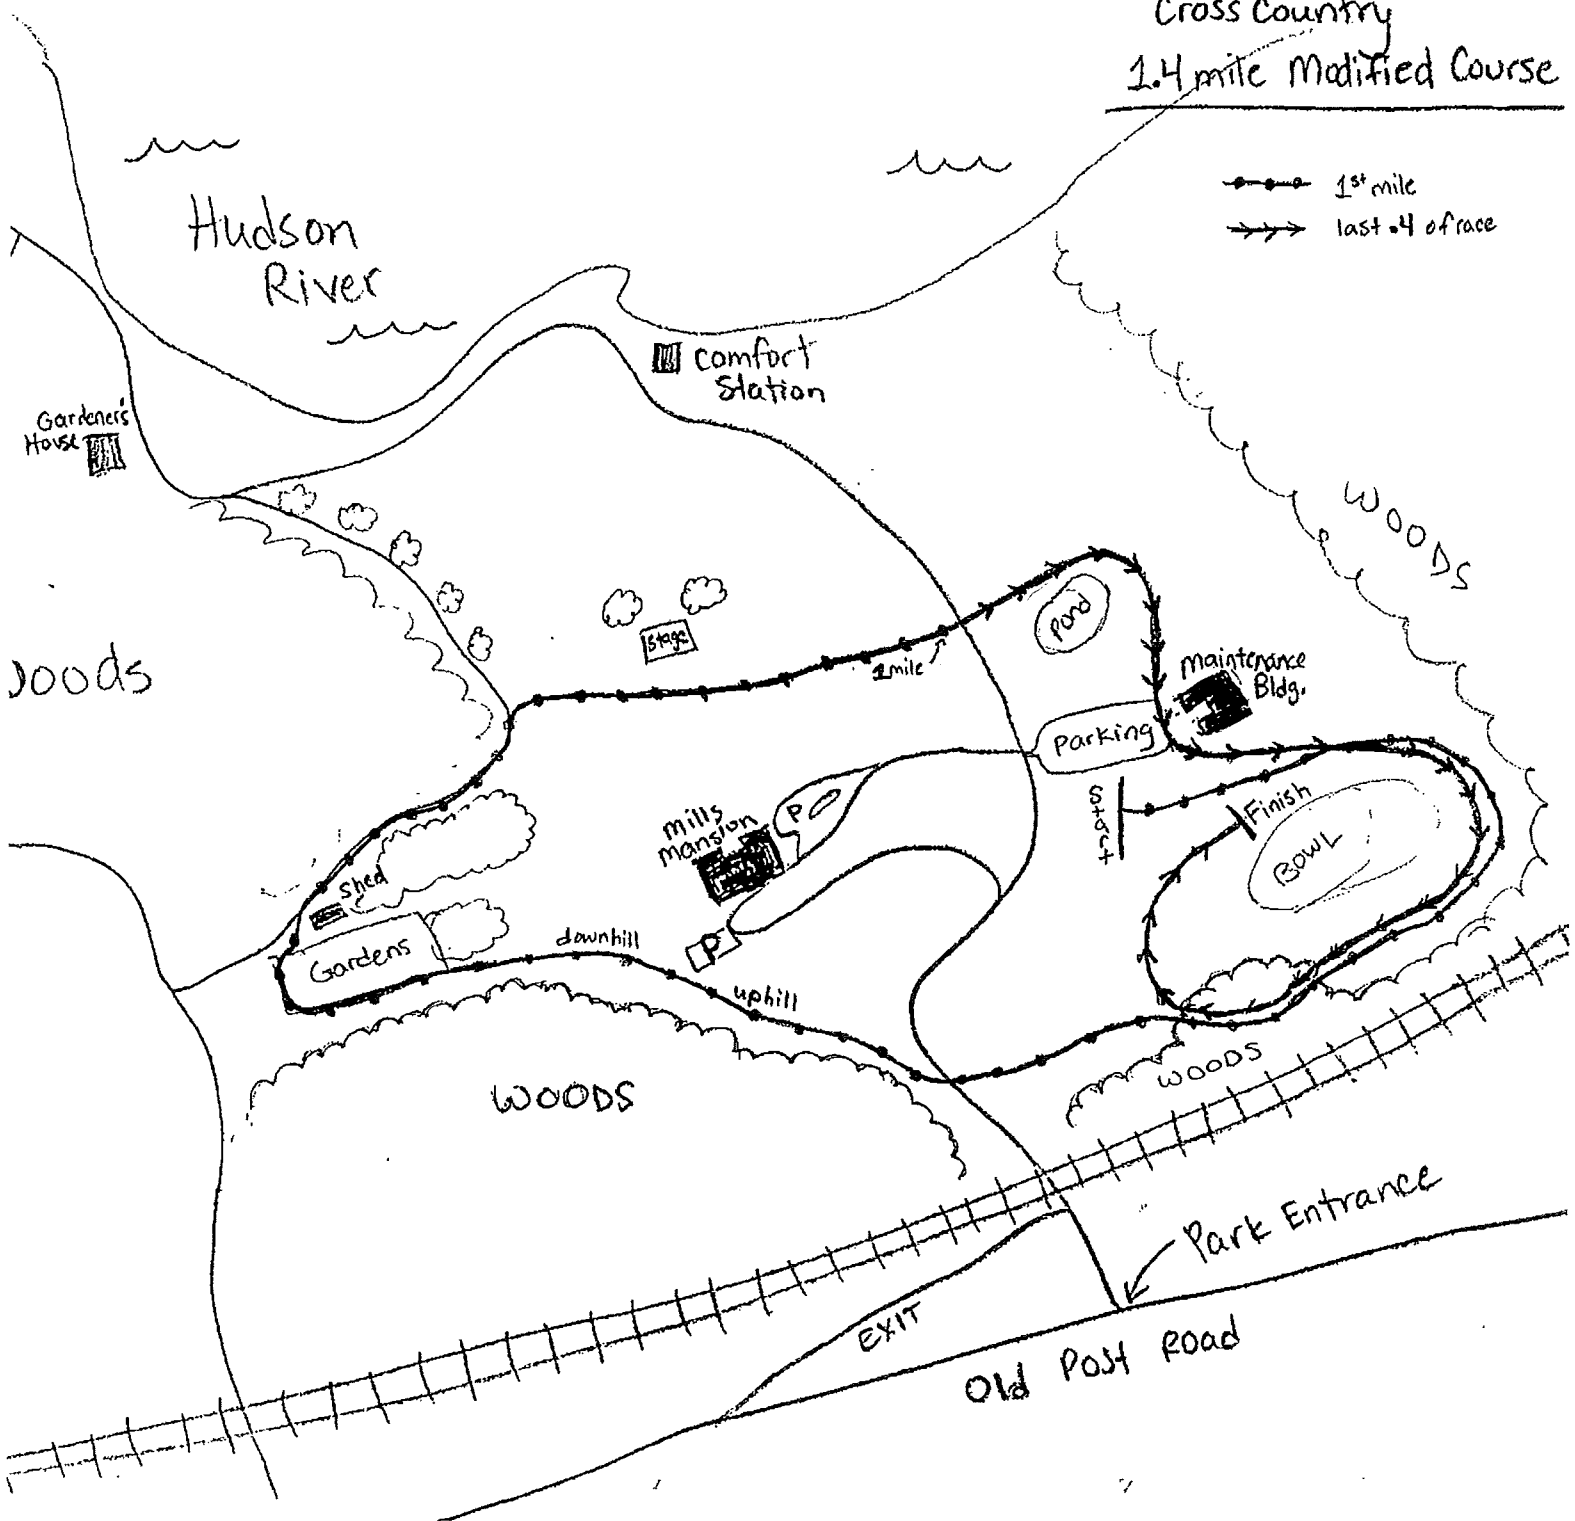

Mills Mansion  
Cross Country  
1.4 mile Modified Course

- 1<sup>st</sup> mile
- last .4 of race

Hudson River

Comfort Station

Gardener's House

Woods

WOODS

Stage

1/2 mile

Parking

Maintenance Bldg.

Shed

Gardens

downhill

Mills Mansion

P

uphill

Pool

Finish

Bowl

WOODS

WOODS

Park Entrance

EXIT

Old Post Road