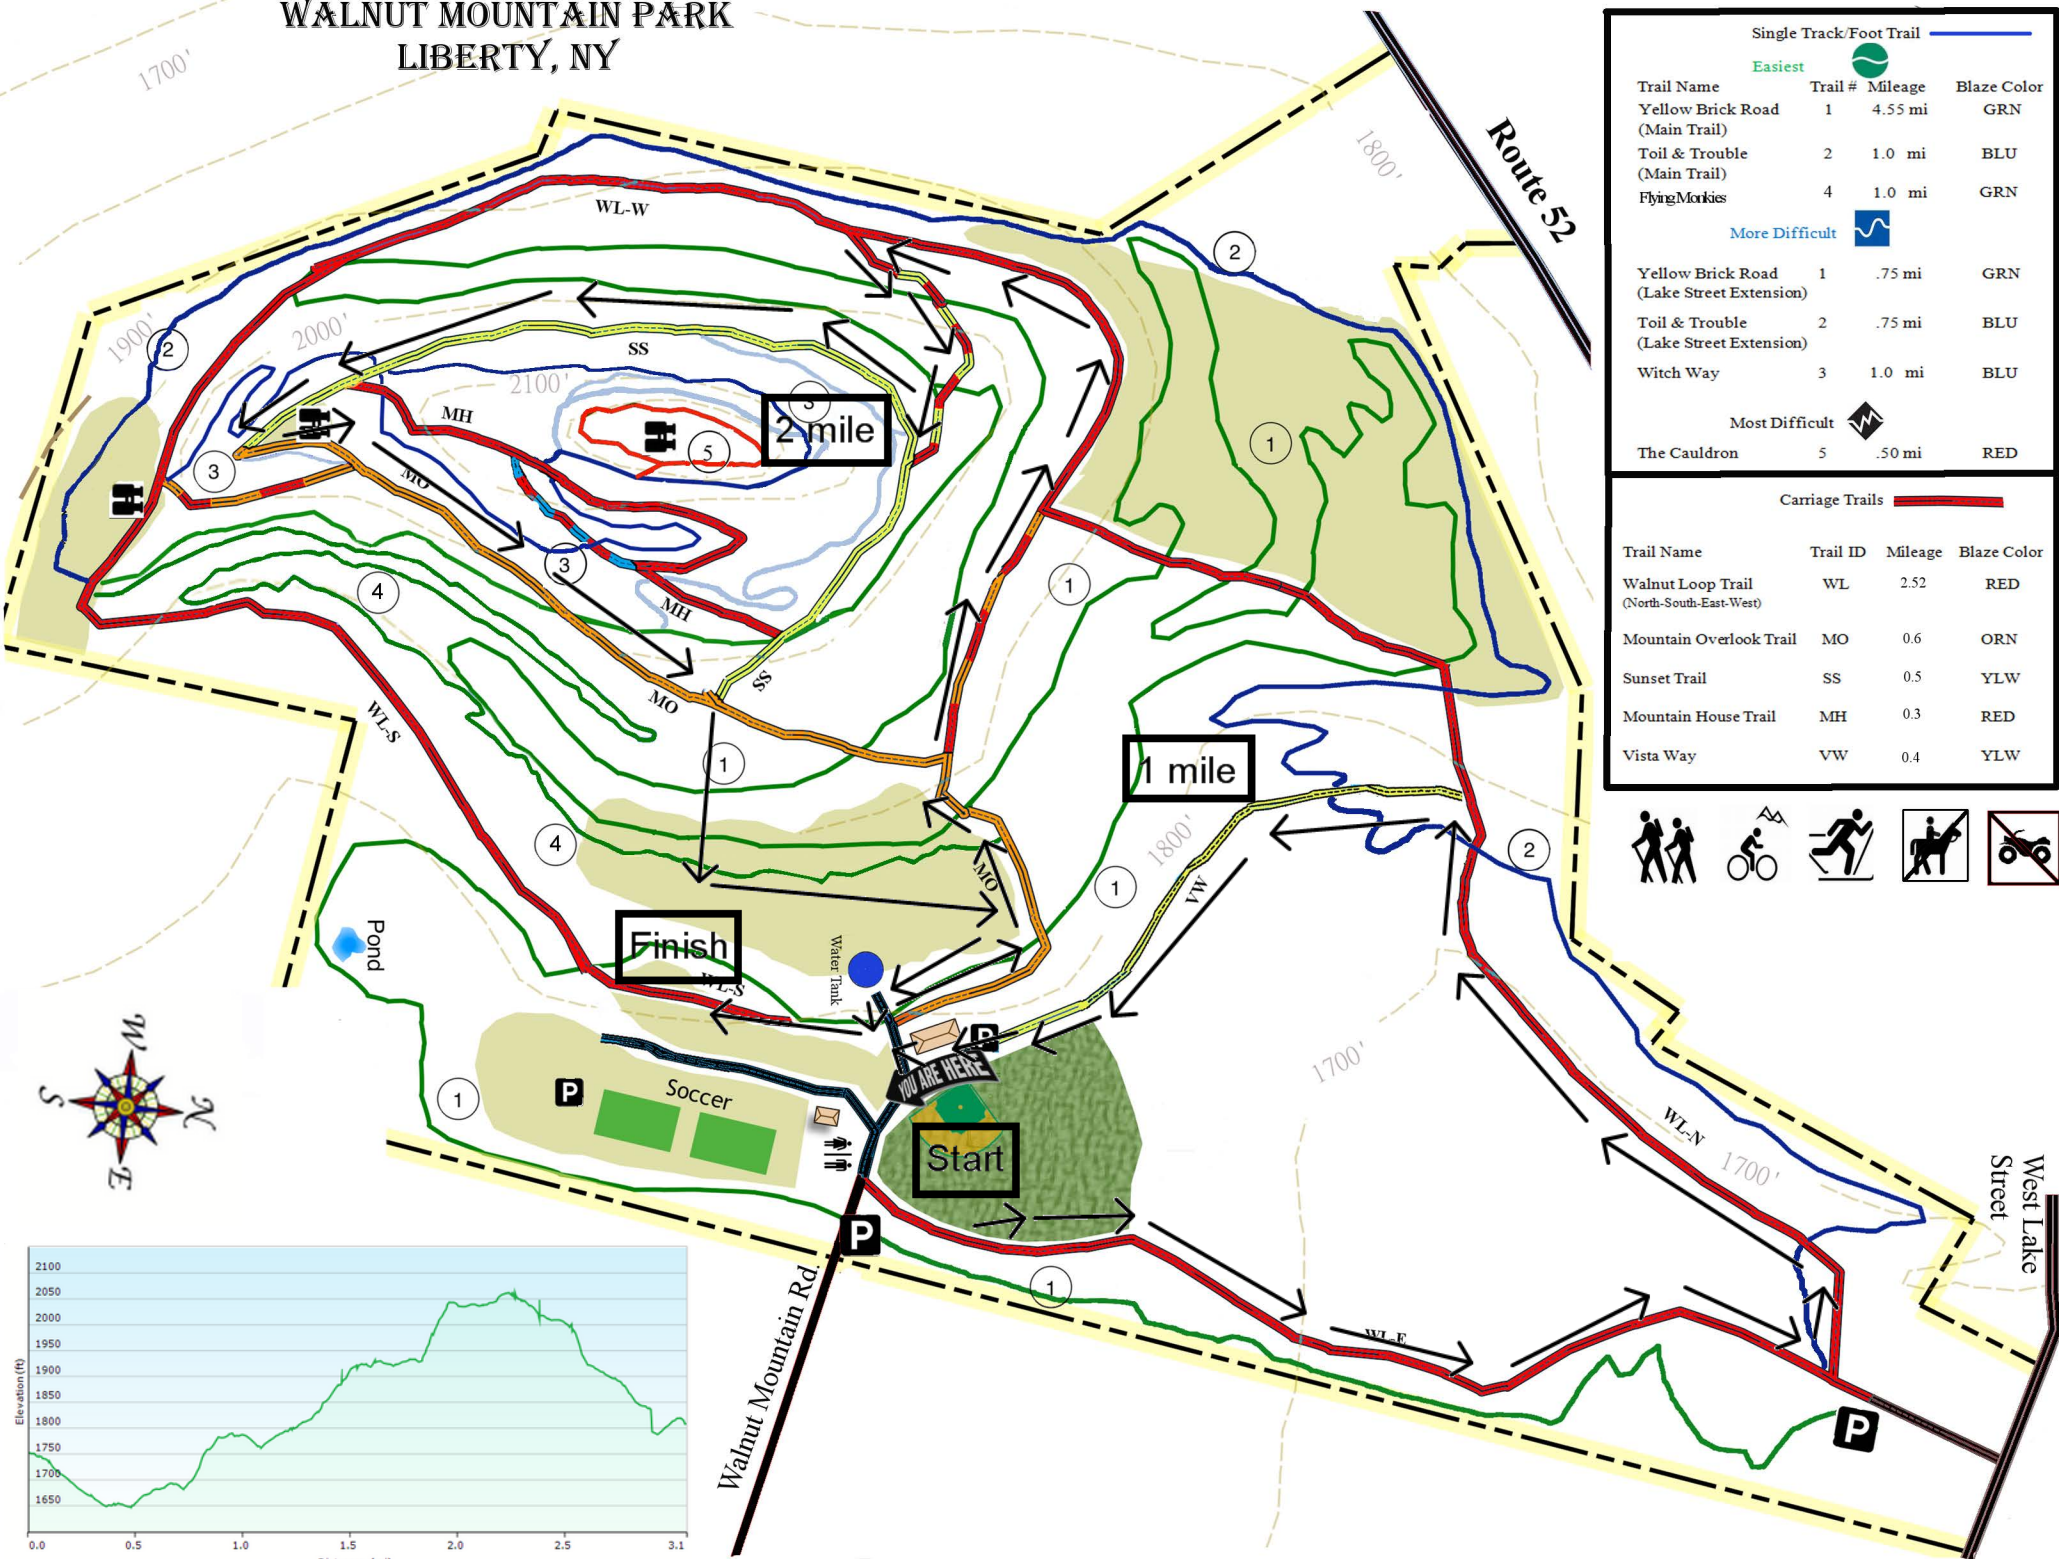

# WALNUT MOUNTAIN PARK LIBERTY, NY

Single Track/Foot Trail			
Easiest			
Trail Name	Trail #	Mileage	Blaze Color
Yellow Brick Road (Main Trail)	1	4.55 mi	GRN
Toil & Trouble (Main Trail)	2	1.0 mi	BLU
Flying Monkeys	4	1.0 mi	GRN
More Difficult			
Yellow Brick Road (Lake Street Extension)	1	.75 mi	GRN
Toil & Trouble (Lake Street Extension)	2	.75 mi	BLU
Witch Way	3	1.0 mi	BLU
Most Difficult			
The Cauldron	5	.50 mi	RED

Carriage Trails			
Trail Name	Trail ID	Mileage	Blaze Color
Walnut Loop Trail (North-South-East-West)	WL	2.52	RED
Mountain Overlook Trail	MO	0.6	ORN
Sunset Trail	SS	0.5	YLW
Mountain House Trail	MH	0.3	RED
Vista Way	VW	0.4	YLW